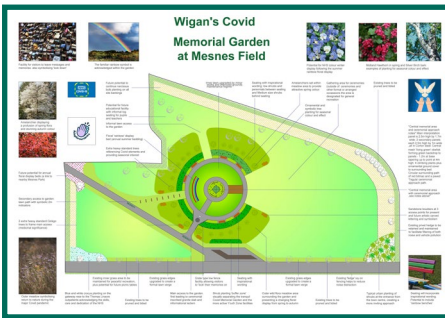

## Wigan Borough's Covid-19 Places of Reflection.

Outline plans for Wigan Borough's Covid-19 places of reflection have been unveiled following extensive community consultation.

The Wigan Council initiative will see two sites established in Wigan's Mesnes Playing Field and Leigh's Lilford Park.